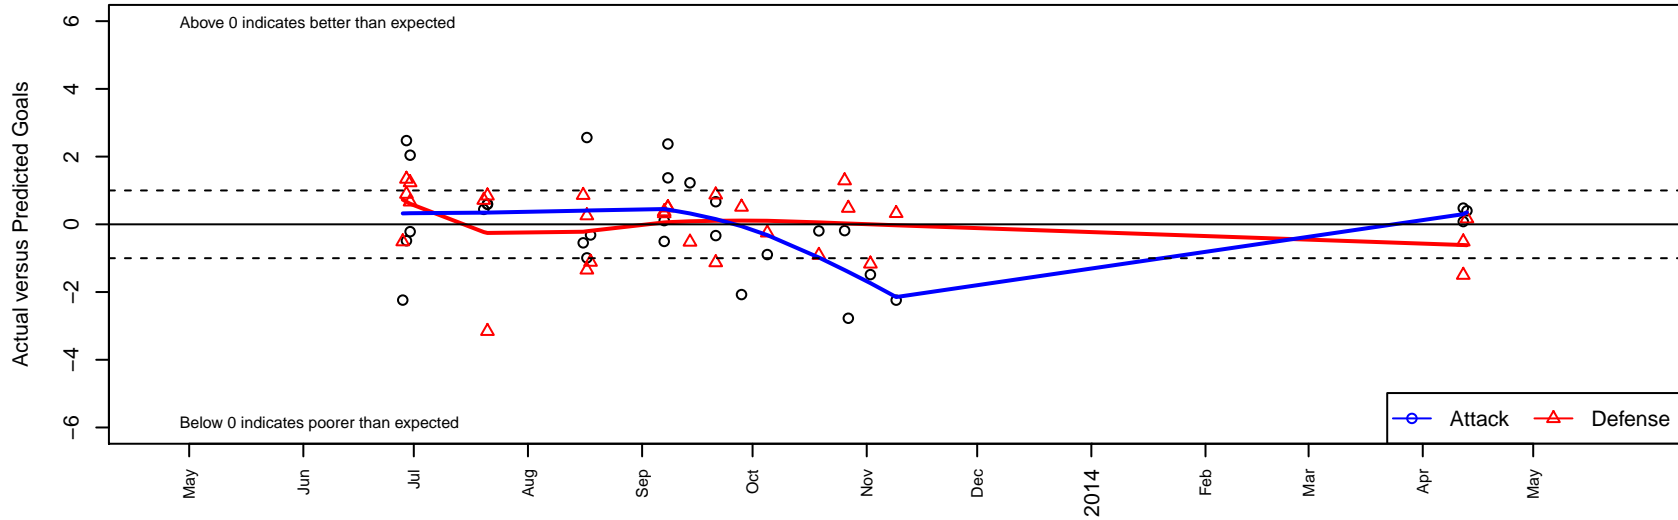

ASE Royal Ambush G99
Dots are actual minus expected GF (blue circles) and GA (red triangles).
Blue line is smoothed change in attack strength. Red is smoothed change in defense strength.